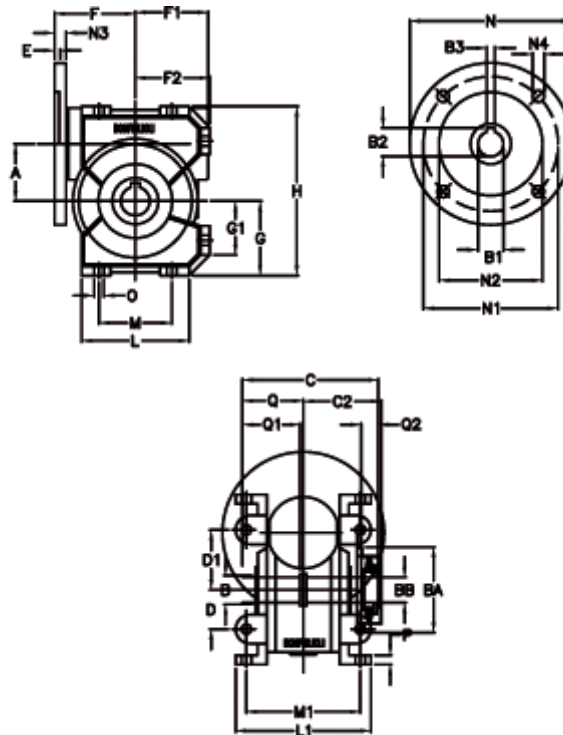

# Data Sheet

Article number: 390204400702316

Description: Worm Gear with Torque Limiter  
VF 44-L1-U-7-P63B14

## Measures

a = 44.6	C2 = 48.0	g = 55.0	N = 90	Q1 = 32
B = 18	D = 29	G1 = 40.0	N1 = 75	Q2 = 12
B1 E7 = 11	D1 = 46	H = 127.0	N2 = 60	
B2 = 12.8	Description = VF 44U-xx-63B14	H1 = 97.0	N3 = 8.0	
B3 H9 = 4	E = 2.0	L = 80	N4 = 5.5	
BA = 40	F = 65	L1 = 100	O = 8.5	
BB H7 = 11	F1 = 54	m = 52	P = 8	
C = 79	F2 = 55.0	M1 = 81.0	Q = 32.0	